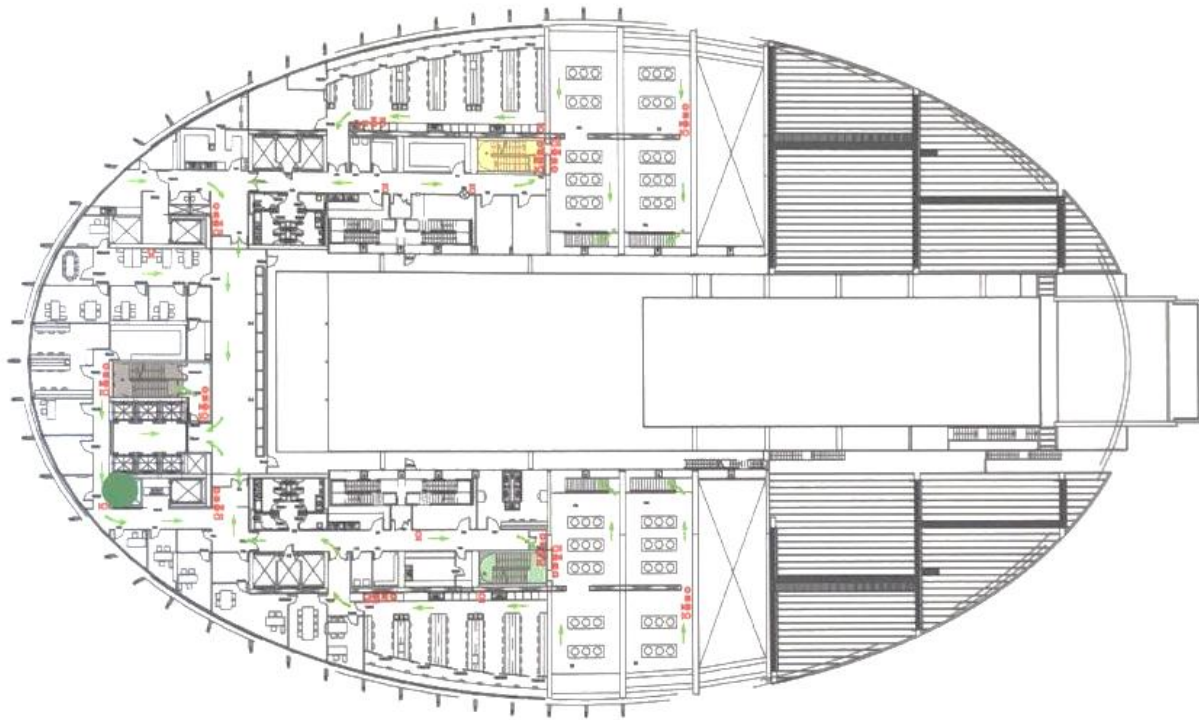

Planta 7

En cas d'incendi

Mantingui la calma. No cridi ni corri.
A ser possible busqui un telèfon i avisi al 1020.
Si se li encén la roba, estiris a terra i vagi rodolant.
Si hi ha molt de fum, vagi de quatre grapes.
Abandoni el lloc on es troba.
No utilitzi els ascensors.

In the event of fire

*Keep calm. Do not shout or run.
If possible use a telephone to notify at 1020.
If your clothing catches fire, lie down and roll on the floor.
If there is a lot of smoke, crawl along at floor level.
Leave the building immediately.
Do not use the lifts.*

En caso de incendio

Mantenga la calma. No grite ni corra.
A ser posible busque un teléfono y avise al 1020.
Si se prende su ropa tiéndase al suelo y rueda.
Si hay humo abundante, gátese.
Abandone el lugar donde se encuentre.
No utilice los ascensores.

- **Vostè és aquí**
  You are here
  Usted está aquí
- **Recorregut d'evacuació**
  Emergency exit route
  Recorrido de evacuación
- **Extintor CO2**
  Extinguisher Co2
  Extintor CO2
- **Extintor ABC**
  Extinguisher ABC
  Extintor ABC
- **Equip de mànega**
  Fire hoses
  Equipo de manguera
- **Pulsador d'alarma**
  Alarm button
  Pulsador de alarma