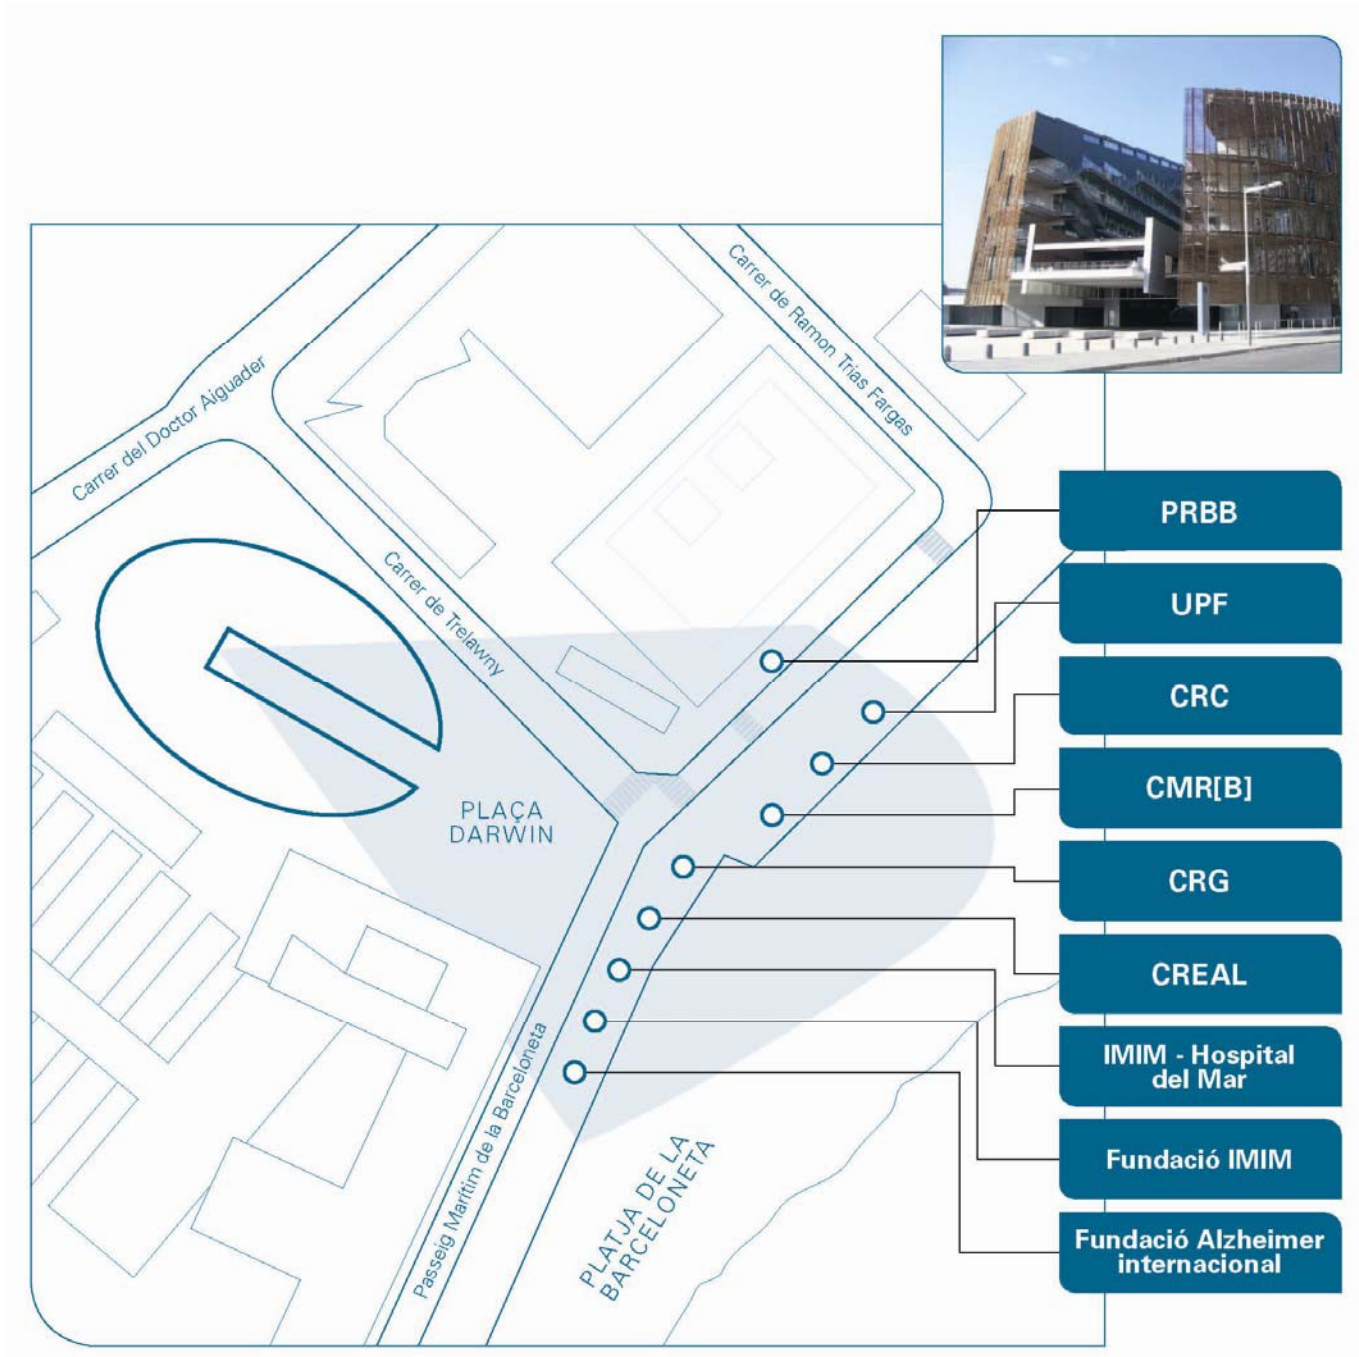

7. MAP OF MEETING POINTS